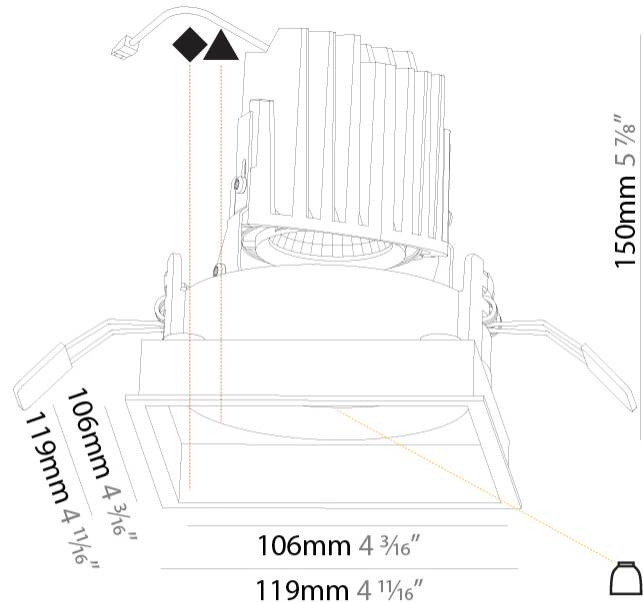

GENERAL

Series: Bioniq
Subseries: Bioniq Square Deep
Brand: Prolicht
Division: Architectural
Mounting Type: Recessed
Mounting Location: Ceiling
Subcategory: Downlight

PHYSICAL

Shape: Square
Length (mm): 119
Length (in): 4 11/16
Width (mm): 119
Width (in): 4 11/16
Depth (mm): 150
Depth (in): 5 7/8
Ceiling Thickness (mm): 10 / 12.5 / 15
Ceiling Thickness (in): 3/8 or 1/2 or 9/16
Min. Recessing Depth (mm): 170
Min. Recessing Depth (in): 6 11/16
Light Distribution: Downlight
Weight (kg): 0.626
Weight (lbs): 1.38
Fixture Finish: SSR / BKV / CWI / CRY / HAB / UFT / ITA / RUA / FTG / MYG / LOD / PUS / FRO / FUP / KIA / POP / BLS / SPG / MEY / GOH / GUM / CHC / COM / ABZ / JAG / OBR / MOS / ROR
Fixture Material: Aluminum Die Cast
Cut-out Measurements: 114mm / 4 1/2" x 114mm / 4 1/2"

ELECTRICAL

Lamp Type: LED (Zhaga Standard)
Input Wattage (W): 16.5
Total Output Wattage (W): 14
Dimming: Tri-Mode (Non-Dimming and Phase Dimming (120Vac only) and 0-10V Dimming)
Driver Included: No
Driver Location: Recessed Housing
Driver Type: Constant Current - Universal
Driver Class: Class 2
Input Voltage (V): 120 - 277
Constant Current (MA): 500

LED

Number of LEDs: 1
Color Temperature (°K): 2700 / 3000 / 3500 / 4000
Max. Delivered Lumen (lm): 940 / 980 / 1029 / 1050
Nominal Lumen (lm): 1386 / 1438 / 1511 / 1542
CRI: >90 CRI

OPTICAL

Reflector: 20 / 40 / 60

RATINGS AND CERTIFICATIONS

Certified By: Certified for North American Standards
IP rating: IP20